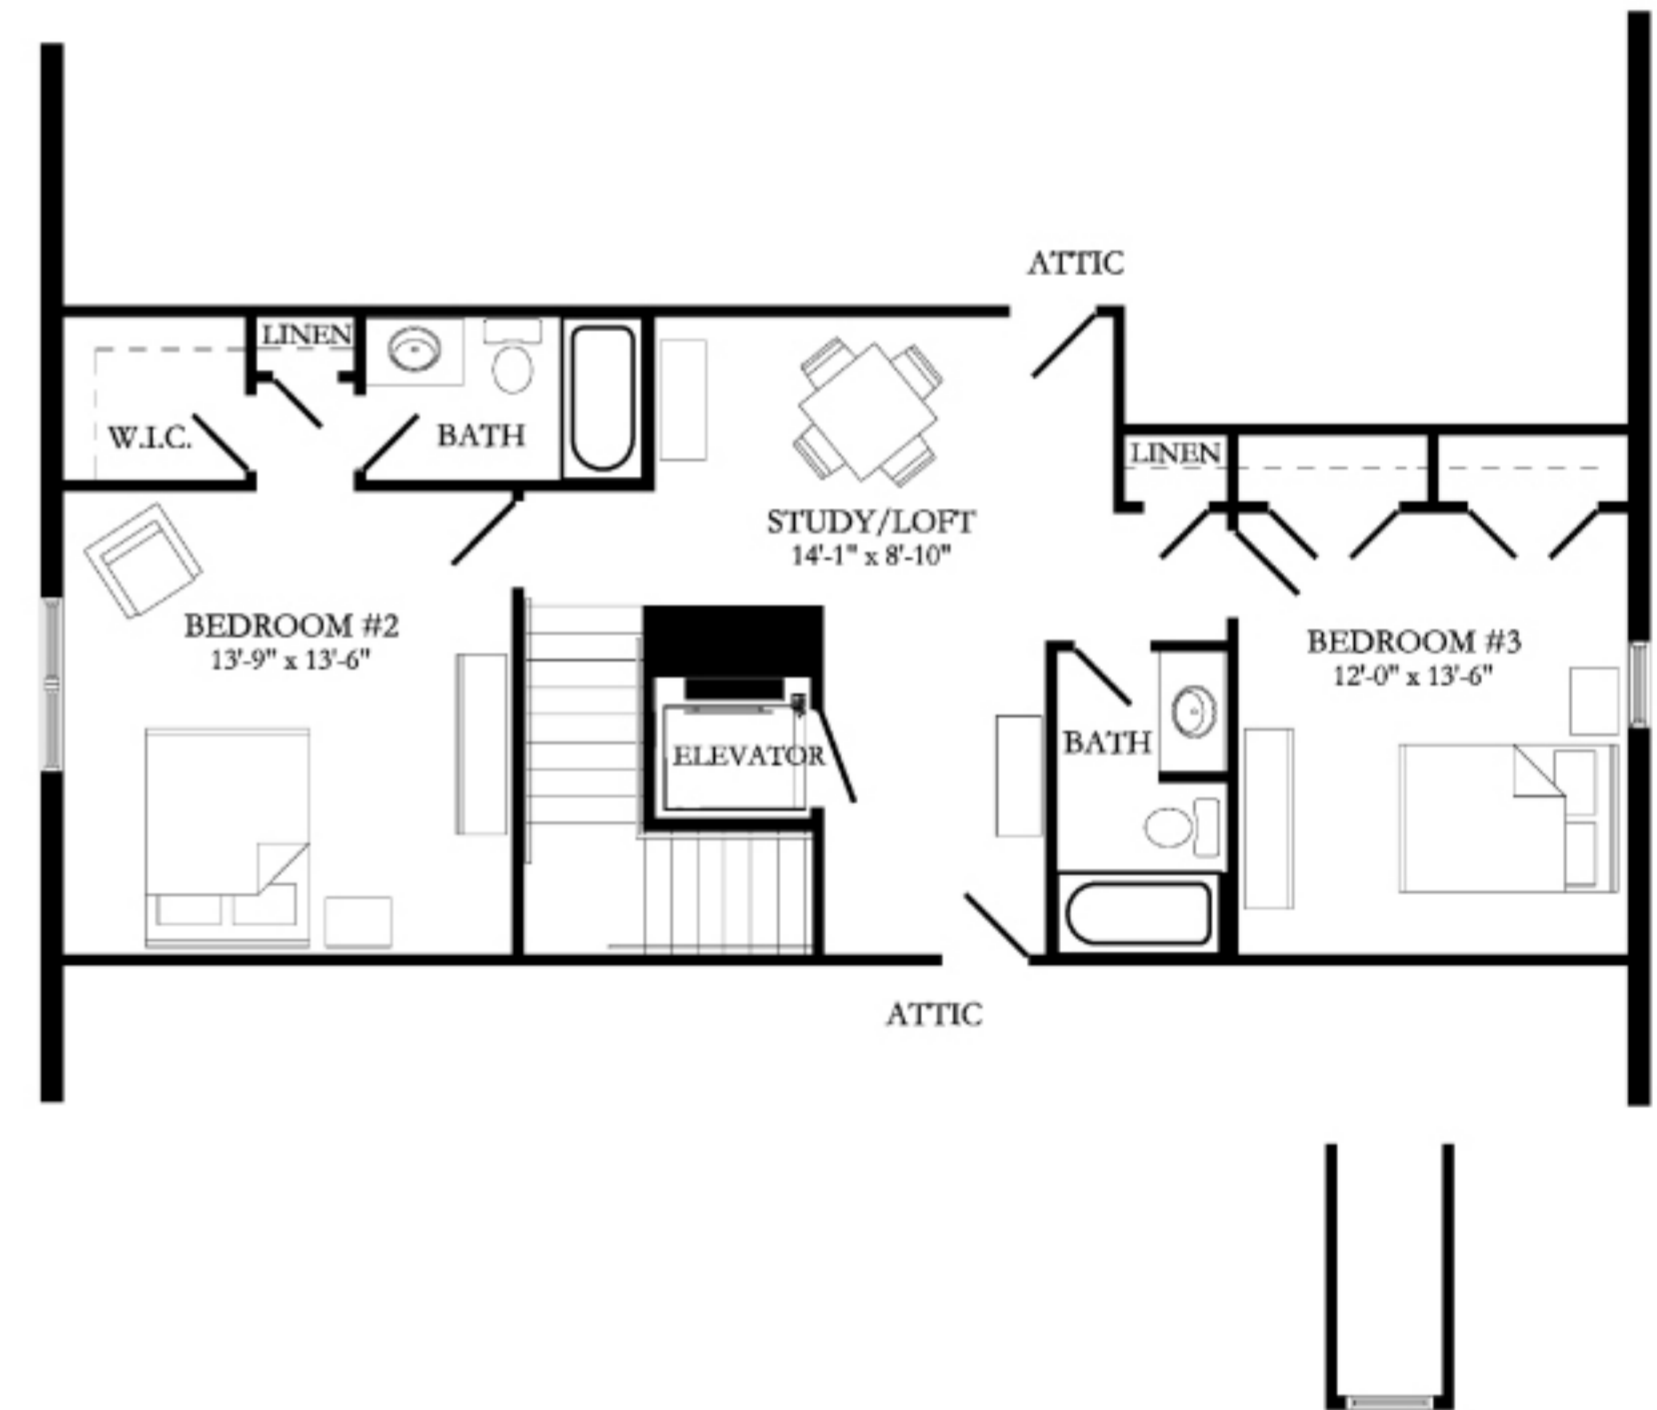

Brook Manor

The Caldwell

THORNTON
HOMES

A home to live for

Brook Manor

The Caldwell

3,000 square feet

First Floor:
2,138 square feet

Second Floor:
862 square feet

THORNTON
HOMES

A home to live for