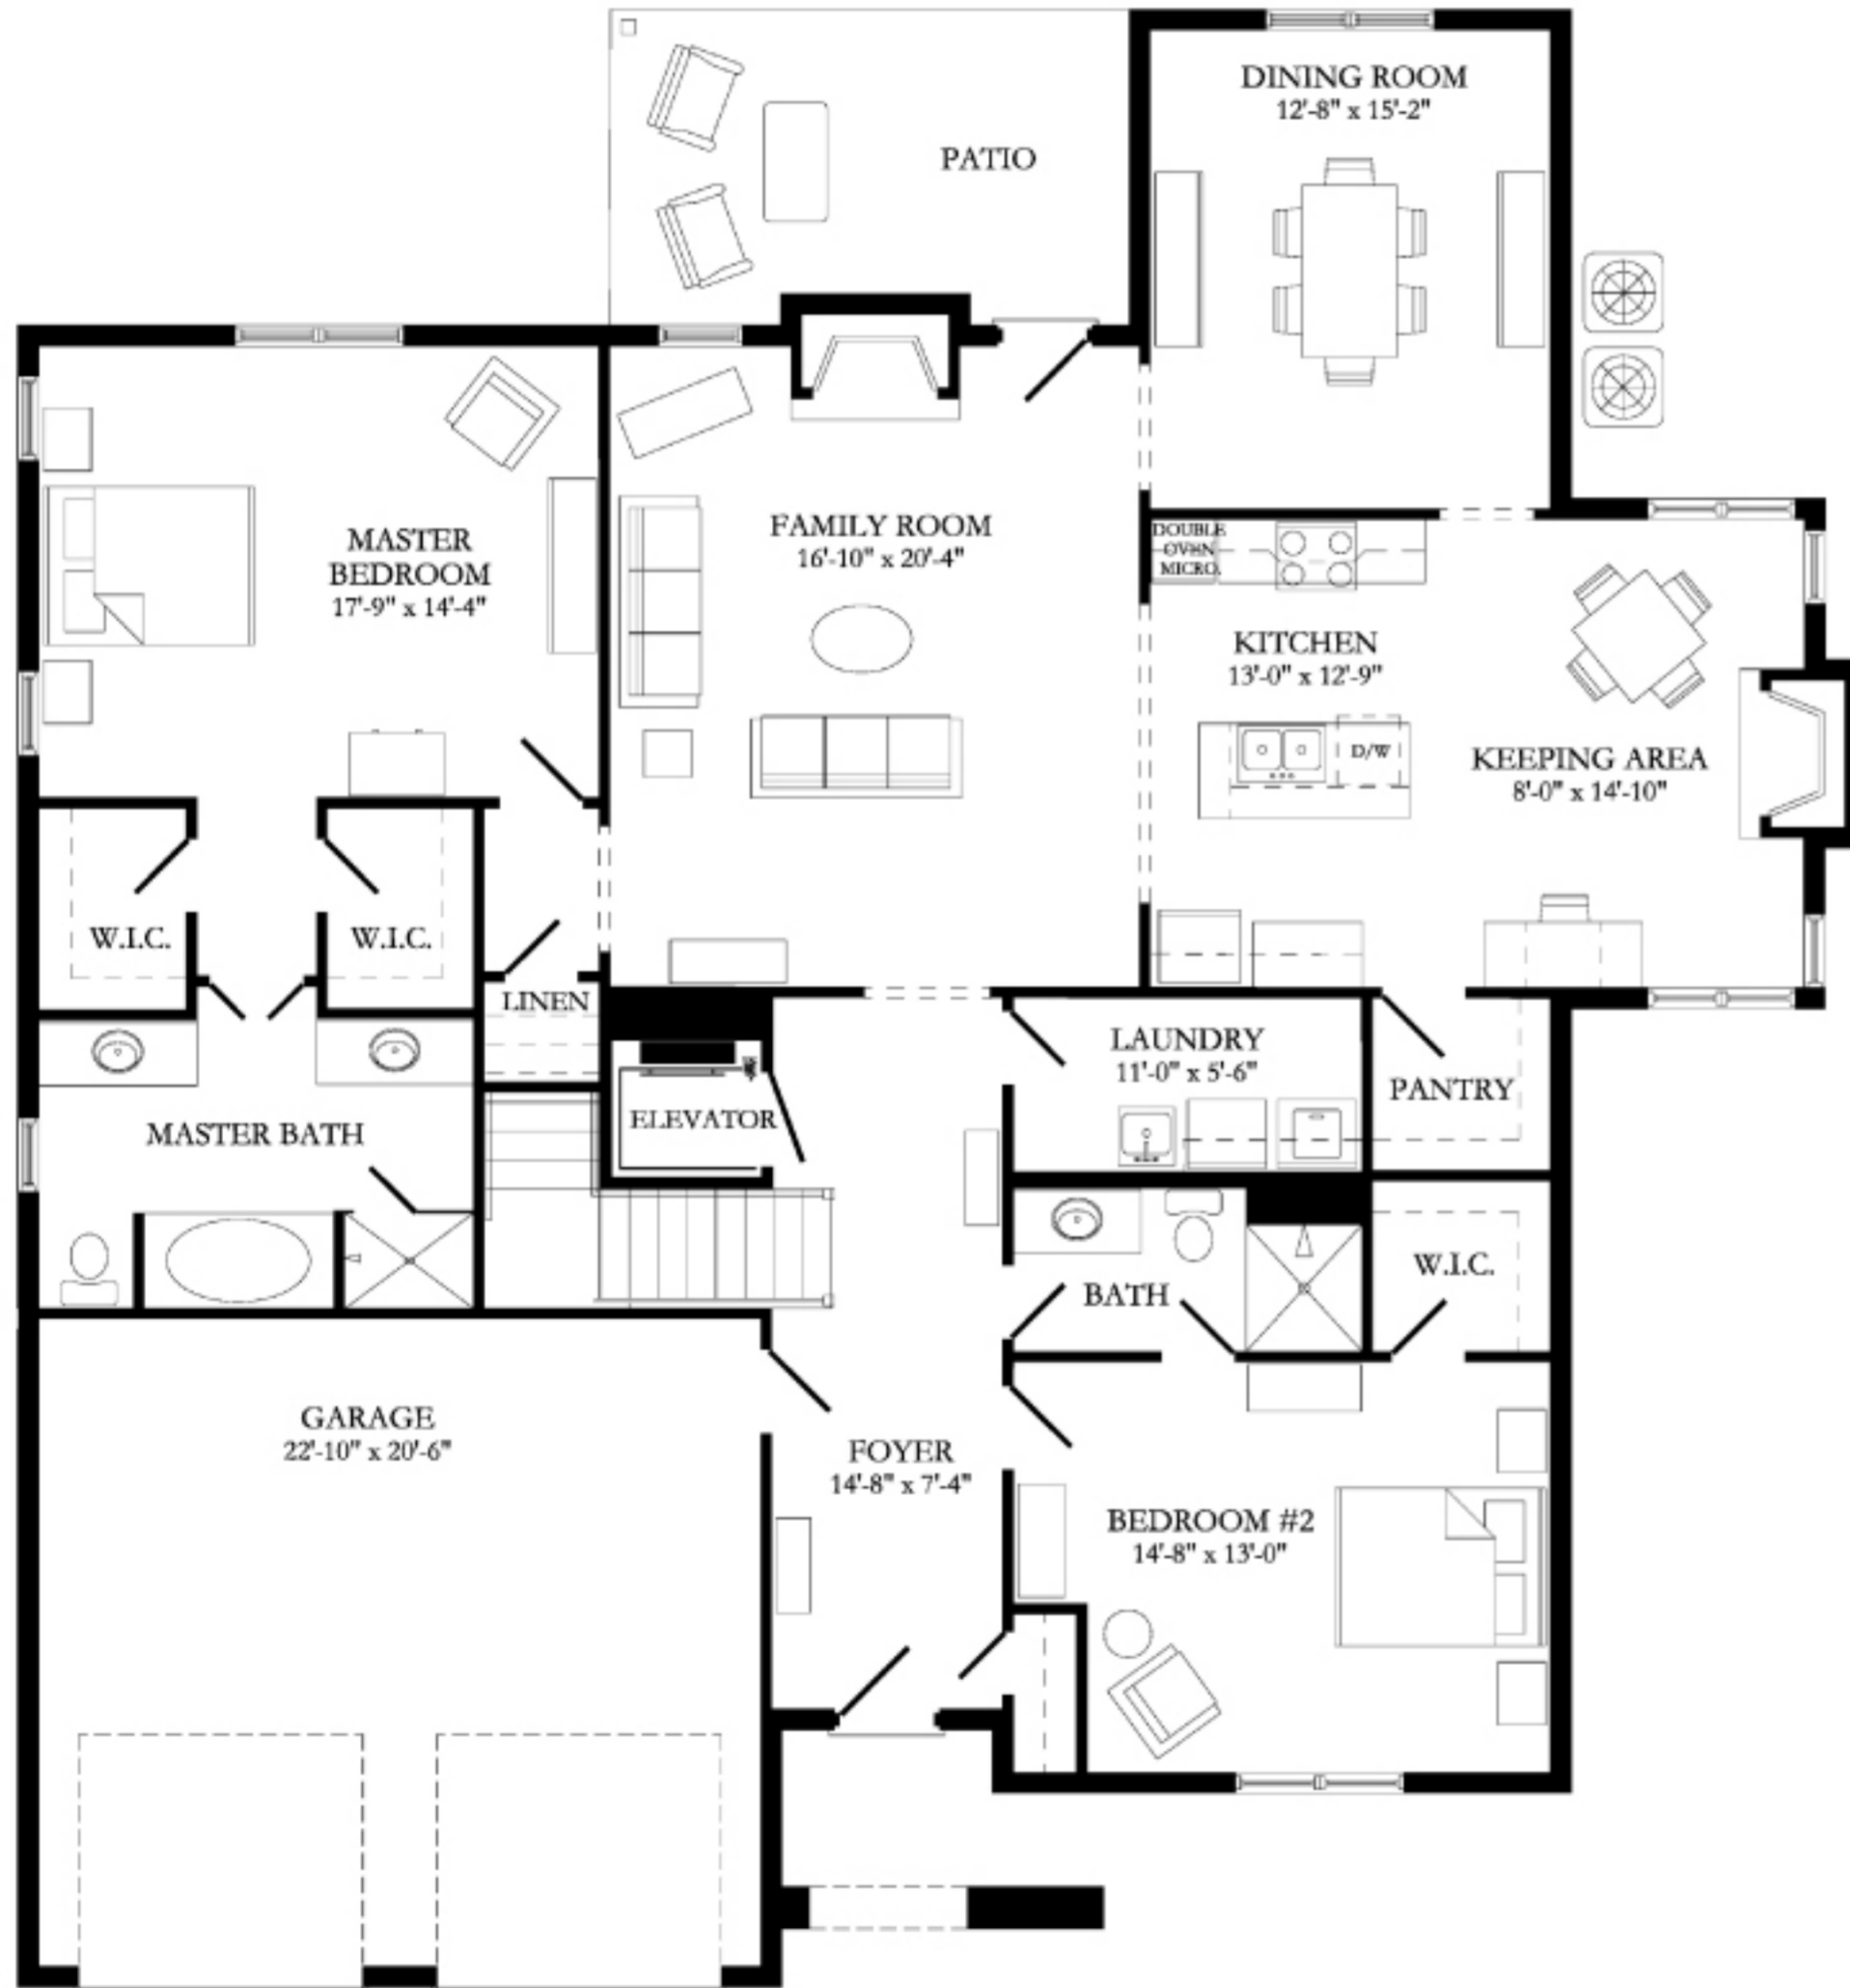

Brook Manor

The Caldwell

THORNTON
HOMES

A home to live for

Brook Manor

The Caldwell

3,000 square feet

First Floor:
2,138 square feet

Second Floor:
862 square feet

THORNTON
HOMES

A home to live for